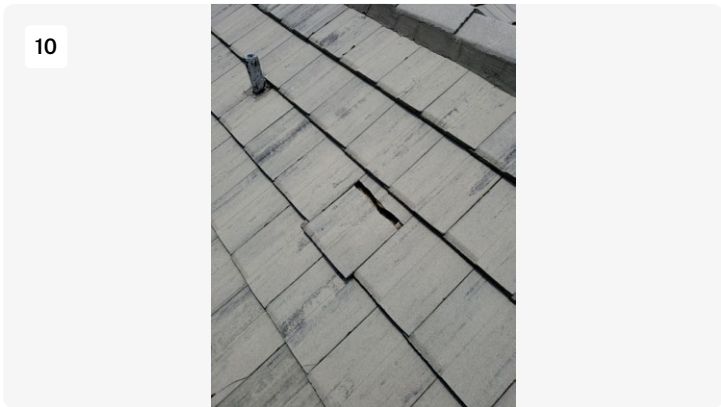

Project: Kensington Preserve
Date: 6/8/2022, 1:49pm
Creator: Antonio Chrisman