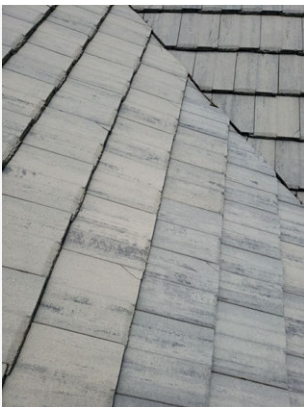

Project: Kensington Preserve
Date: 6/8/2022, 1:47pm
Creator: Antonio Chrisman