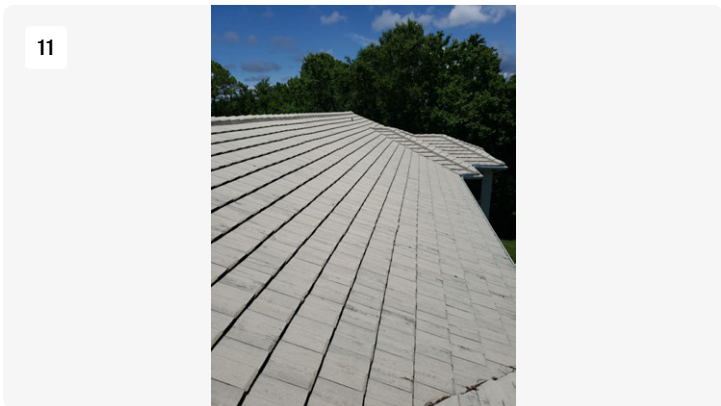

Project: Kensington Preserve
Date: 6/8/2022, 2:03pm
Creator: Antonio Chrisman