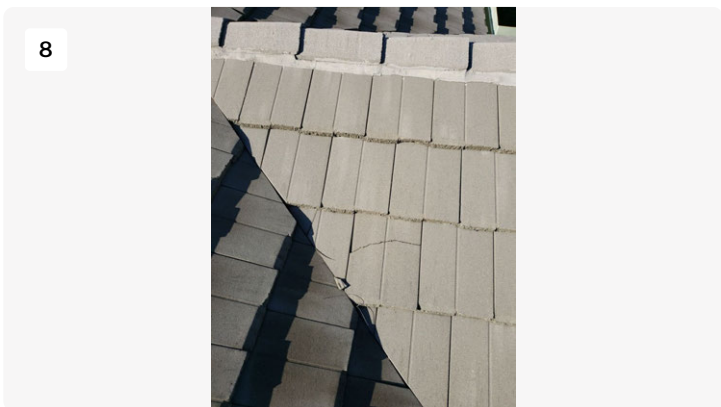

Project: Kensington Preserve
Date: 6/8/2022, 8:47am
Creator: Antonio Chrisman