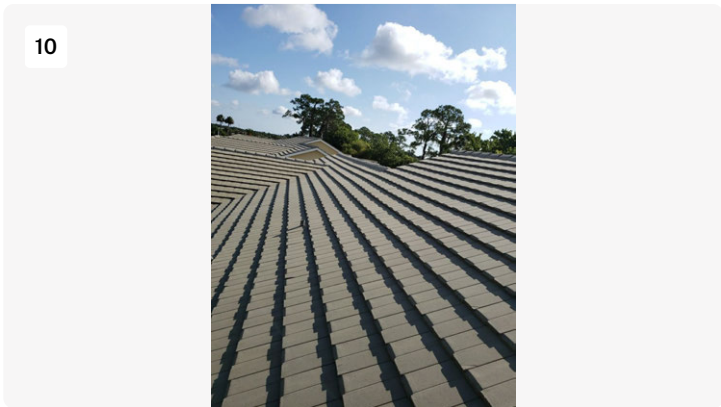

Project: Kensington Preserve
Date: 6/8/2022, 9:02am
Creator: Antonio Chrisman