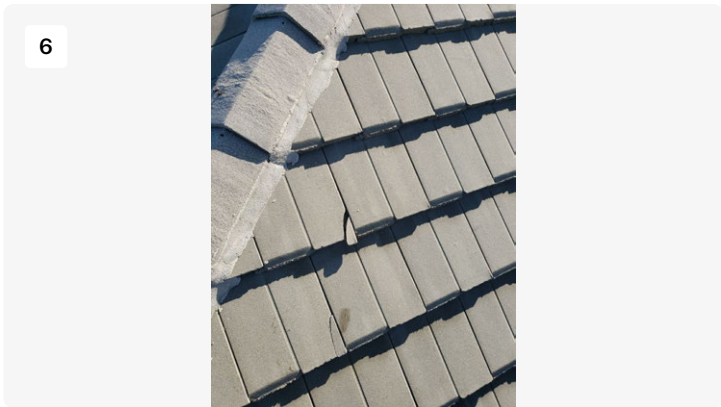

Project: Kensington Preserve
Date: 6/8/2022, 8:42am
Creator: Antonio Chrisman