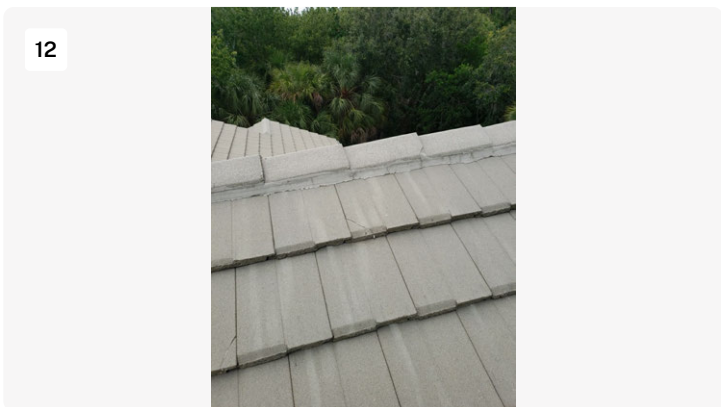

Project: Kensington Preserve
Date: 6/8/2022, 9:19am
Creator: Antonio Chrisman