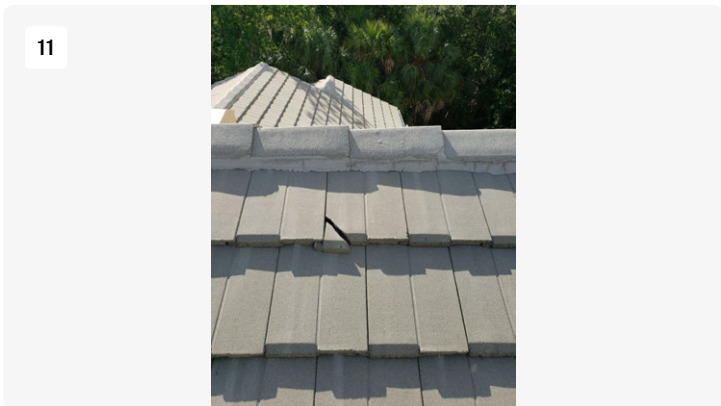

Project: Kensington Preserve
Date: 6/8/2022, 9:03am
Creator: Antonio Chrisman